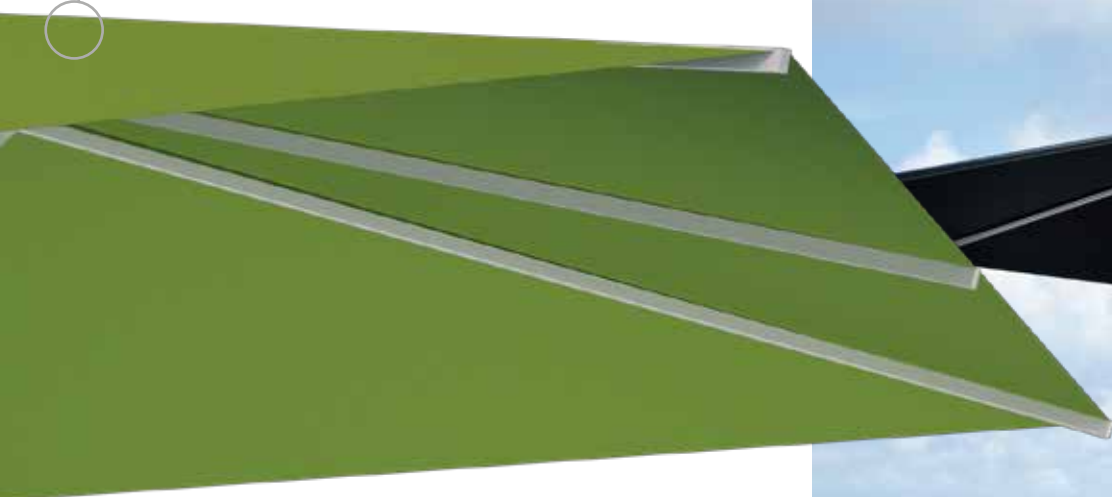

Fabric

Premium parasol fabric in more than 150 colours. 100% acrylic fabric, light-fast and weather-resistant