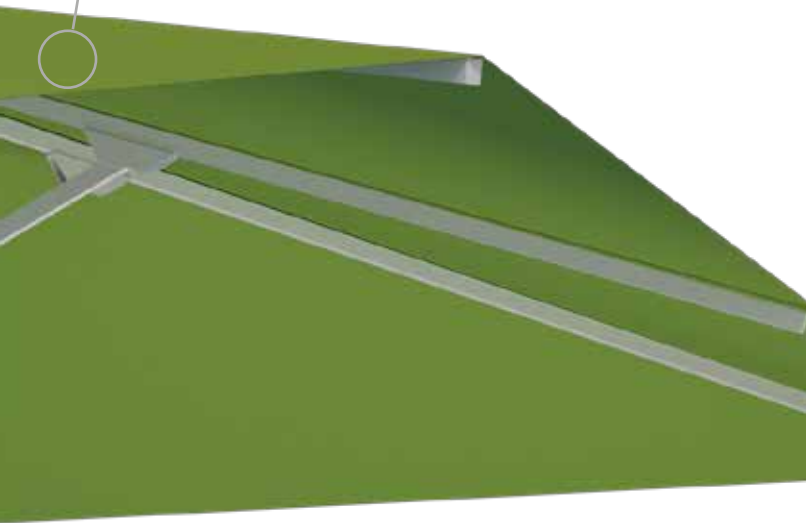

Fabric

Premium parasol fabric in more than 150 colours. 100% acrylic fabric, light-fast and weather-resistant