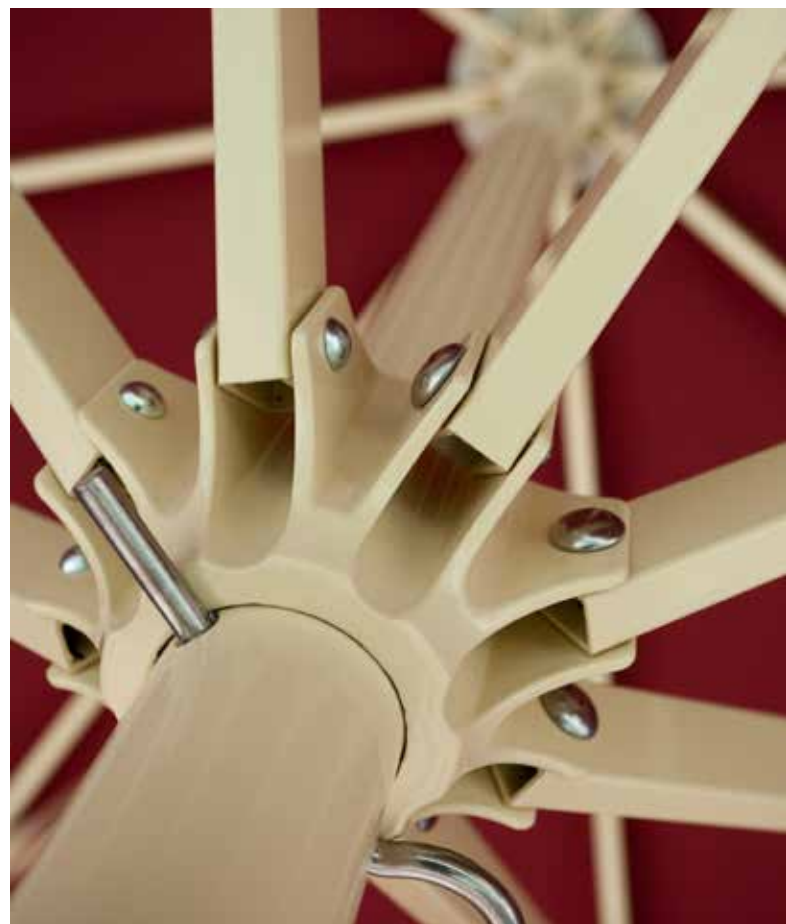

Fabric

Premium parasol fabric in more than 150 colours. 100% acrylic fabric, light-fast and weather-resistant

Struts

Struts made of aluminium or wood

Your benefits

- Light and mobile
- Easy-to-use pulley technology
- Choice between aluminium or wooden frame and mast