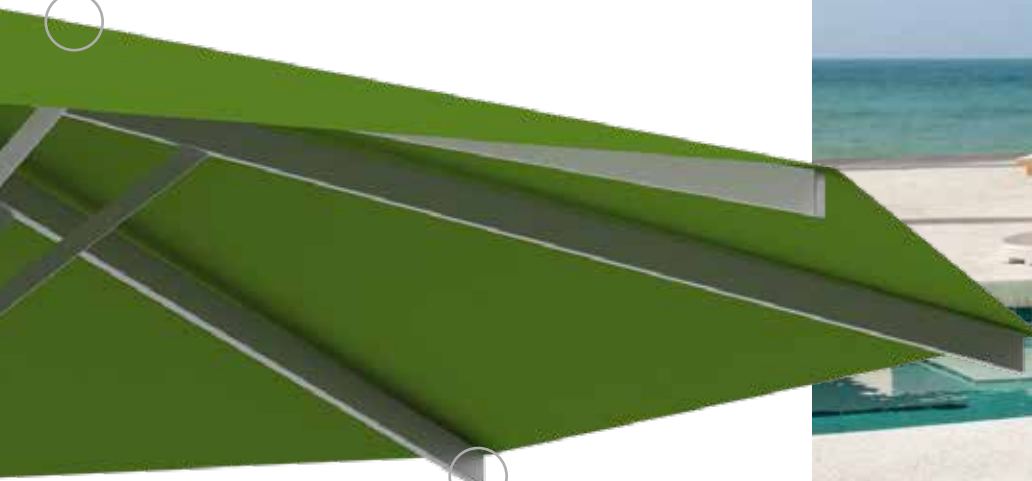

Fabric

Premium parasol fabric in more than 150 colours. 100% acrylic fabric, light-fast and weather-resistant

Struts

Struts made of aluminium or wood