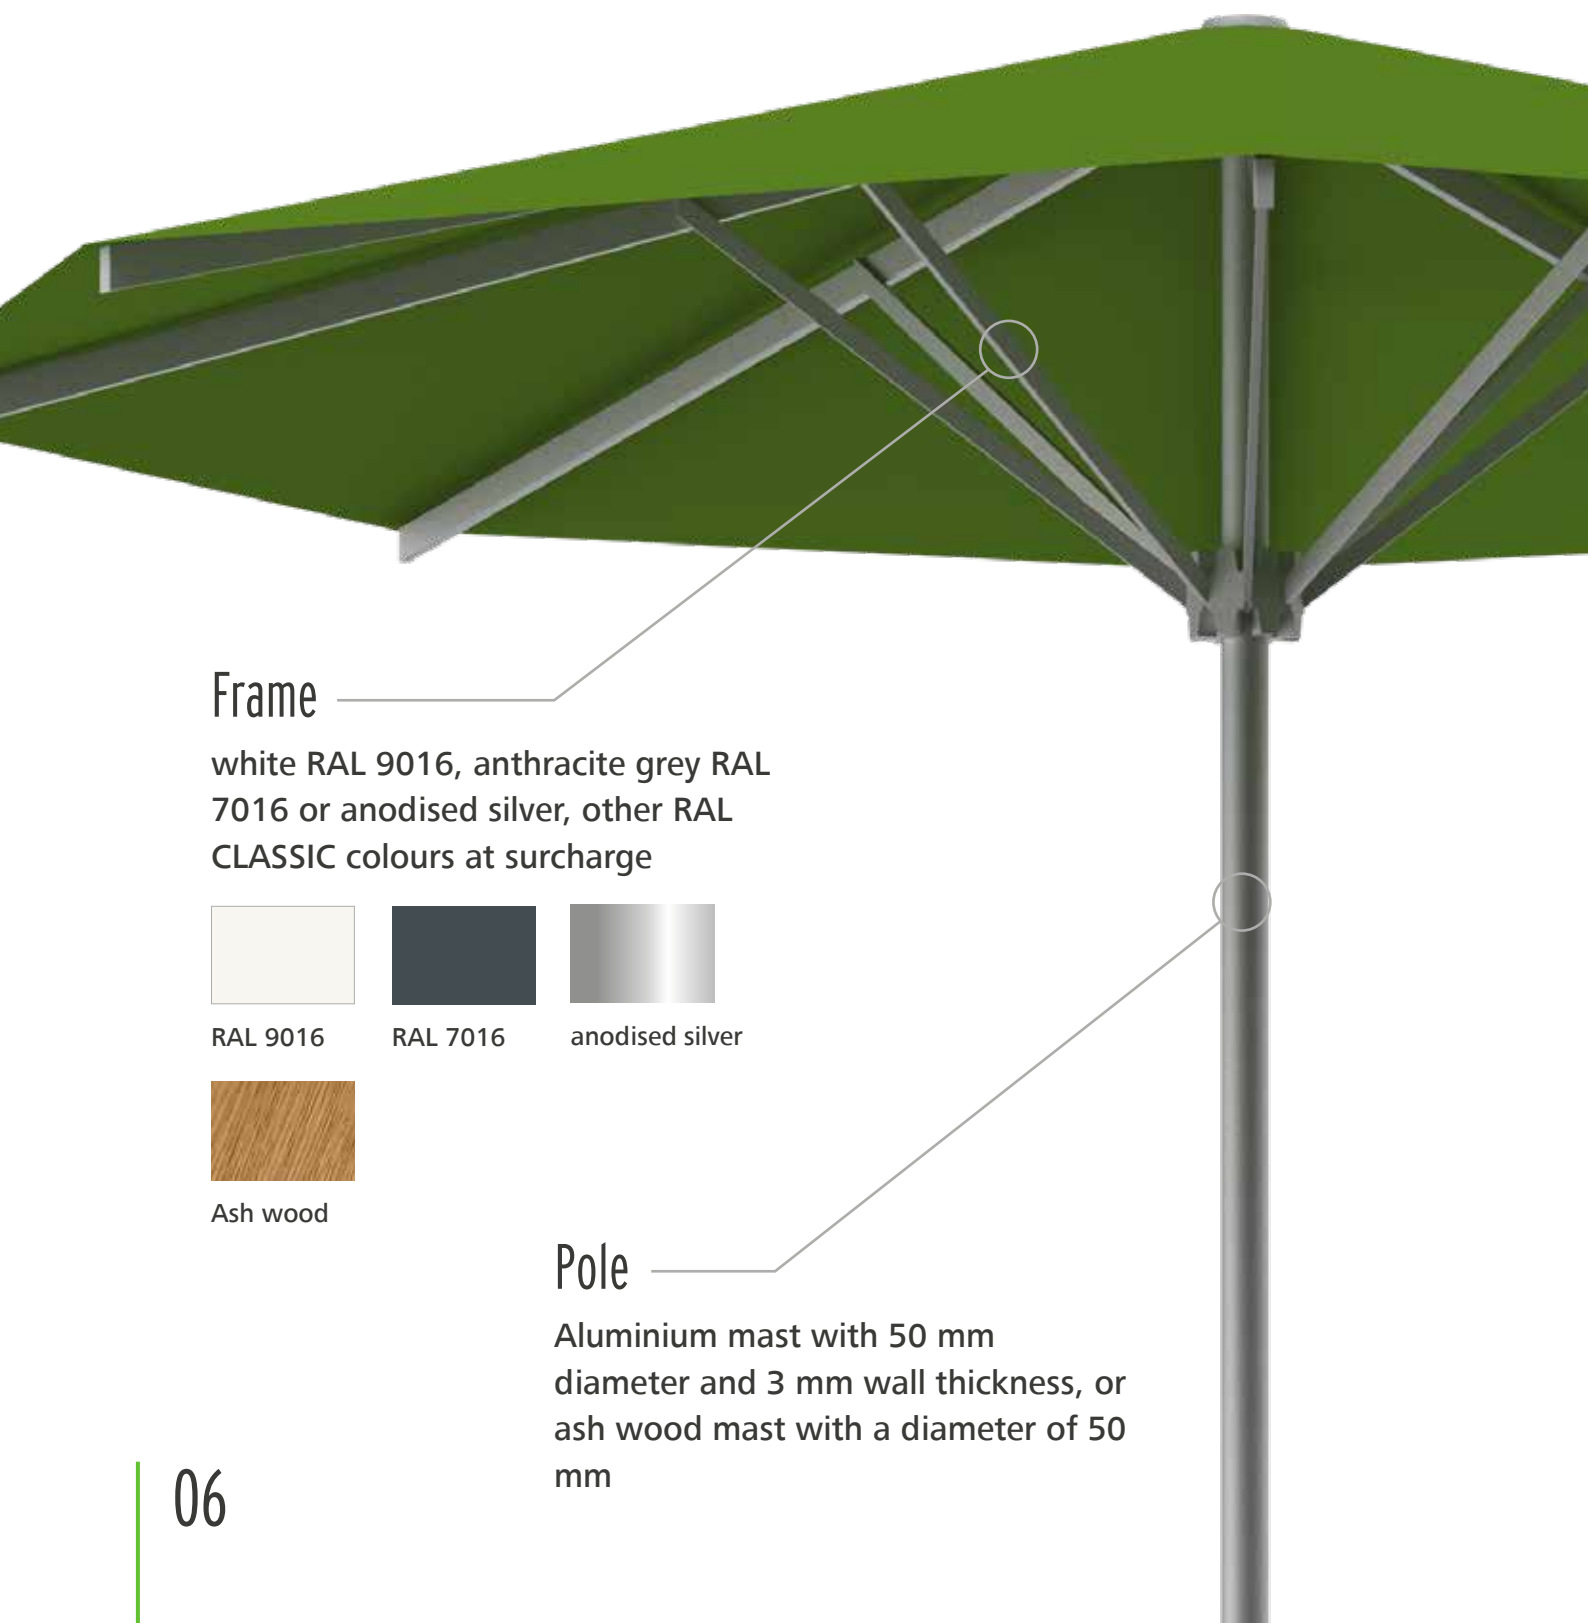

PRIMUS

Functional parasol with pulley

Very nimble - Primus impresses with its fast handling and easy-to-use pulley mechanism. This makes the parasol light and mobile. Mobility like this is a must for market stalls and information events, and it is a convenient feature at home on the patio. Primus is available with an aluminium frame, while the Primus Wood variant features a solid ash wood frame.

Frame

white RAL 9016, anthracite grey RAL 7016 or anodised silver, other RAL CLASSIC colours at surcharge

RAL 9016

RAL 7016

anodised silver

Ash wood

Pole

Aluminium mast with 50 mm diameter and 3 mm wall thickness, or ash wood mast with a diameter of 50 mm