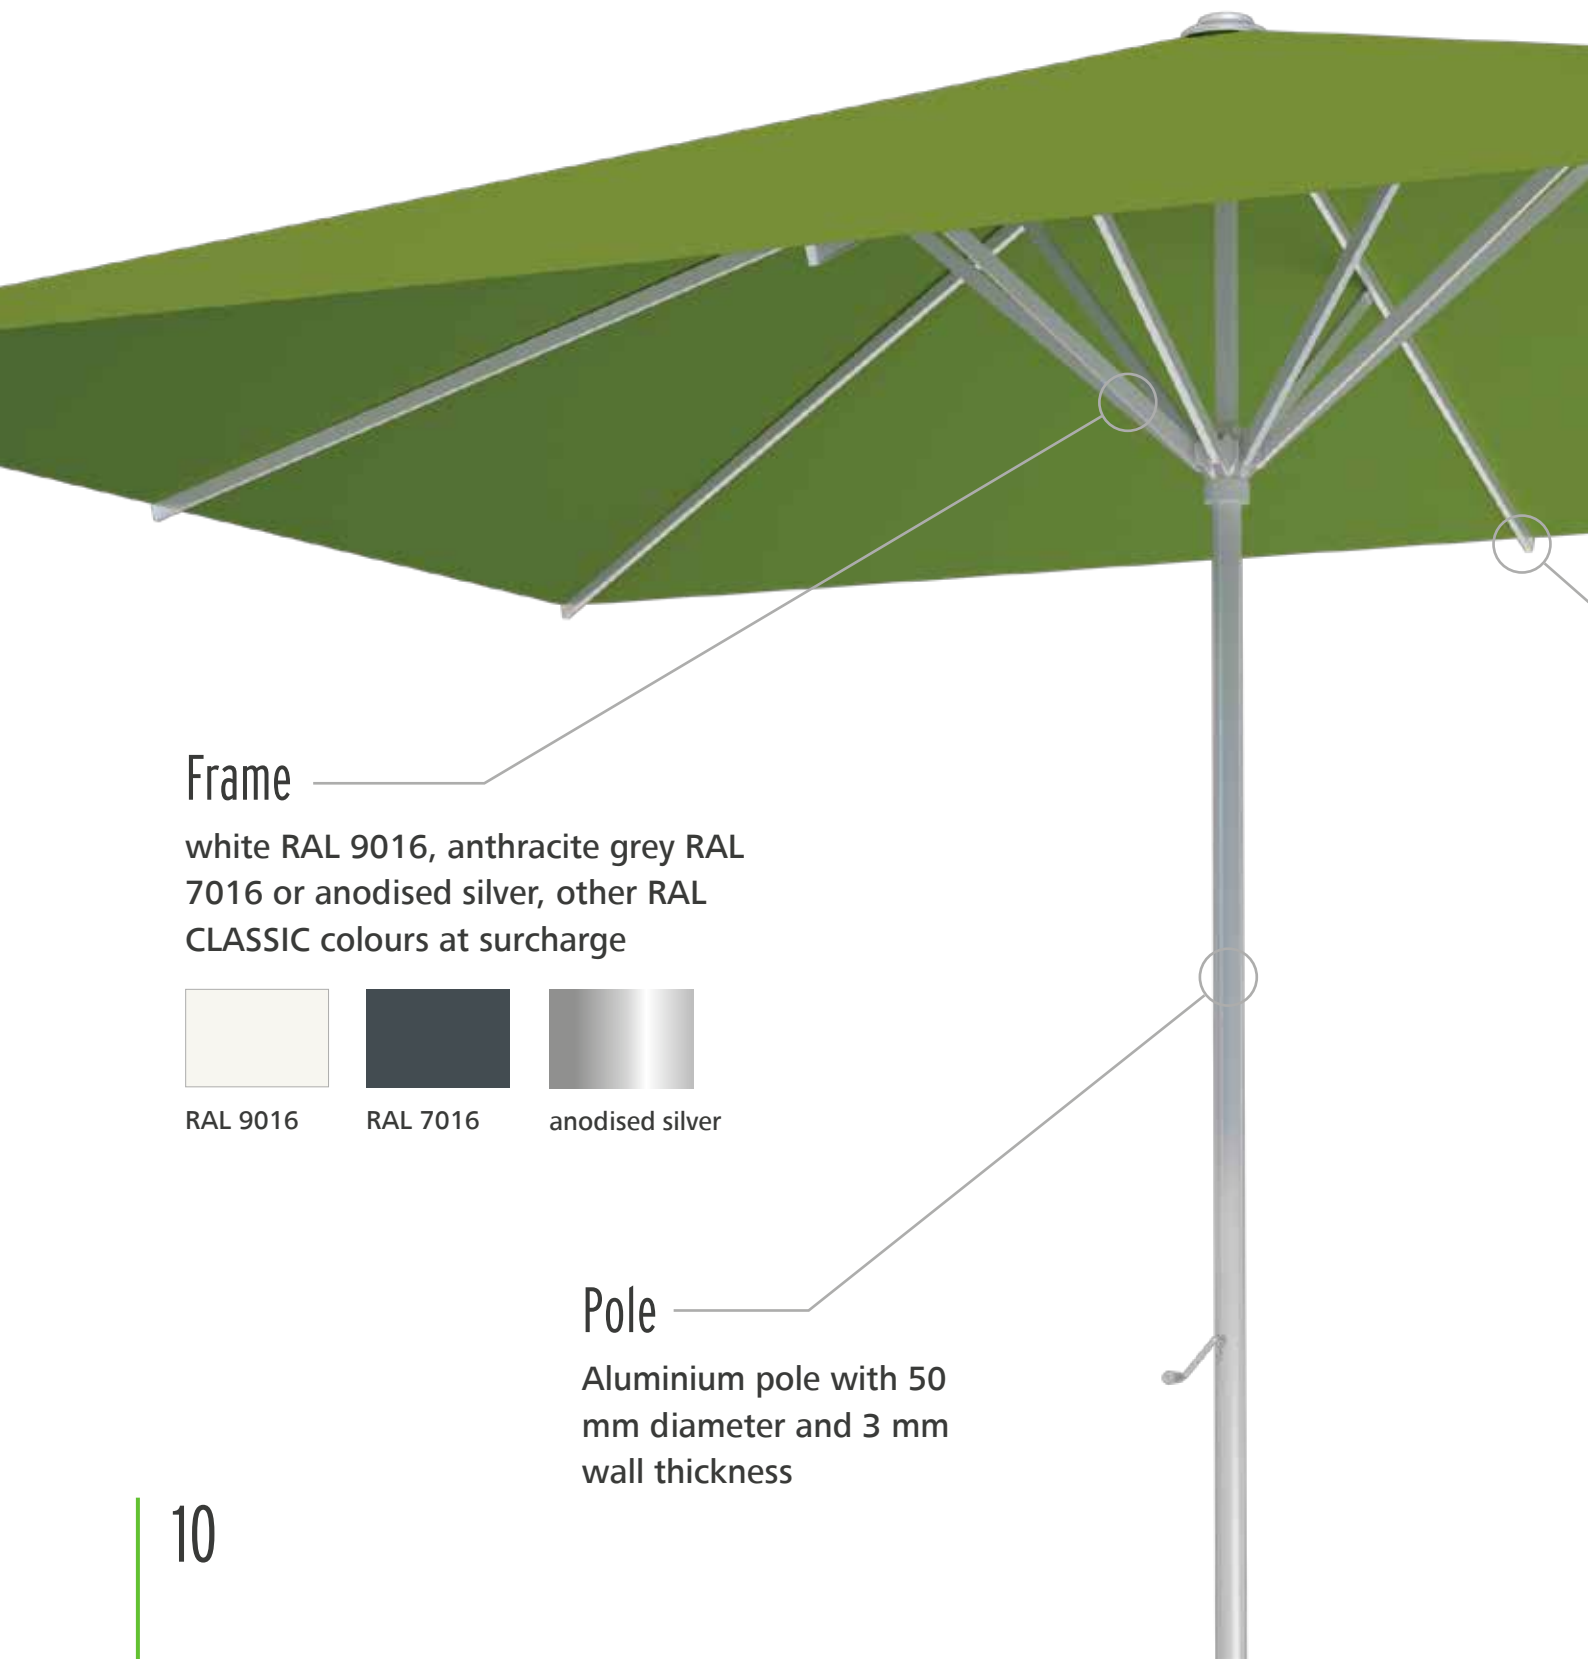

Max. shading
16 m²

Min. size
Ø 2.5 m

Max. size
Ø 5 m

Max. shading
20 m²

*5-year manufacturer warranty in accordance with www.caravita.eu/warranty

SAMARA

Functional parasol with crank mechanism

With its smooth crank mechanism, this shade provider unfolds easily to its true size to welcome guests underneath. Samara dispenses warm sun rays during the day and ensures comfortable temperatures under the parasol in the evening. Even in the largest size, this visually slight parasol is amazingly easy to use.