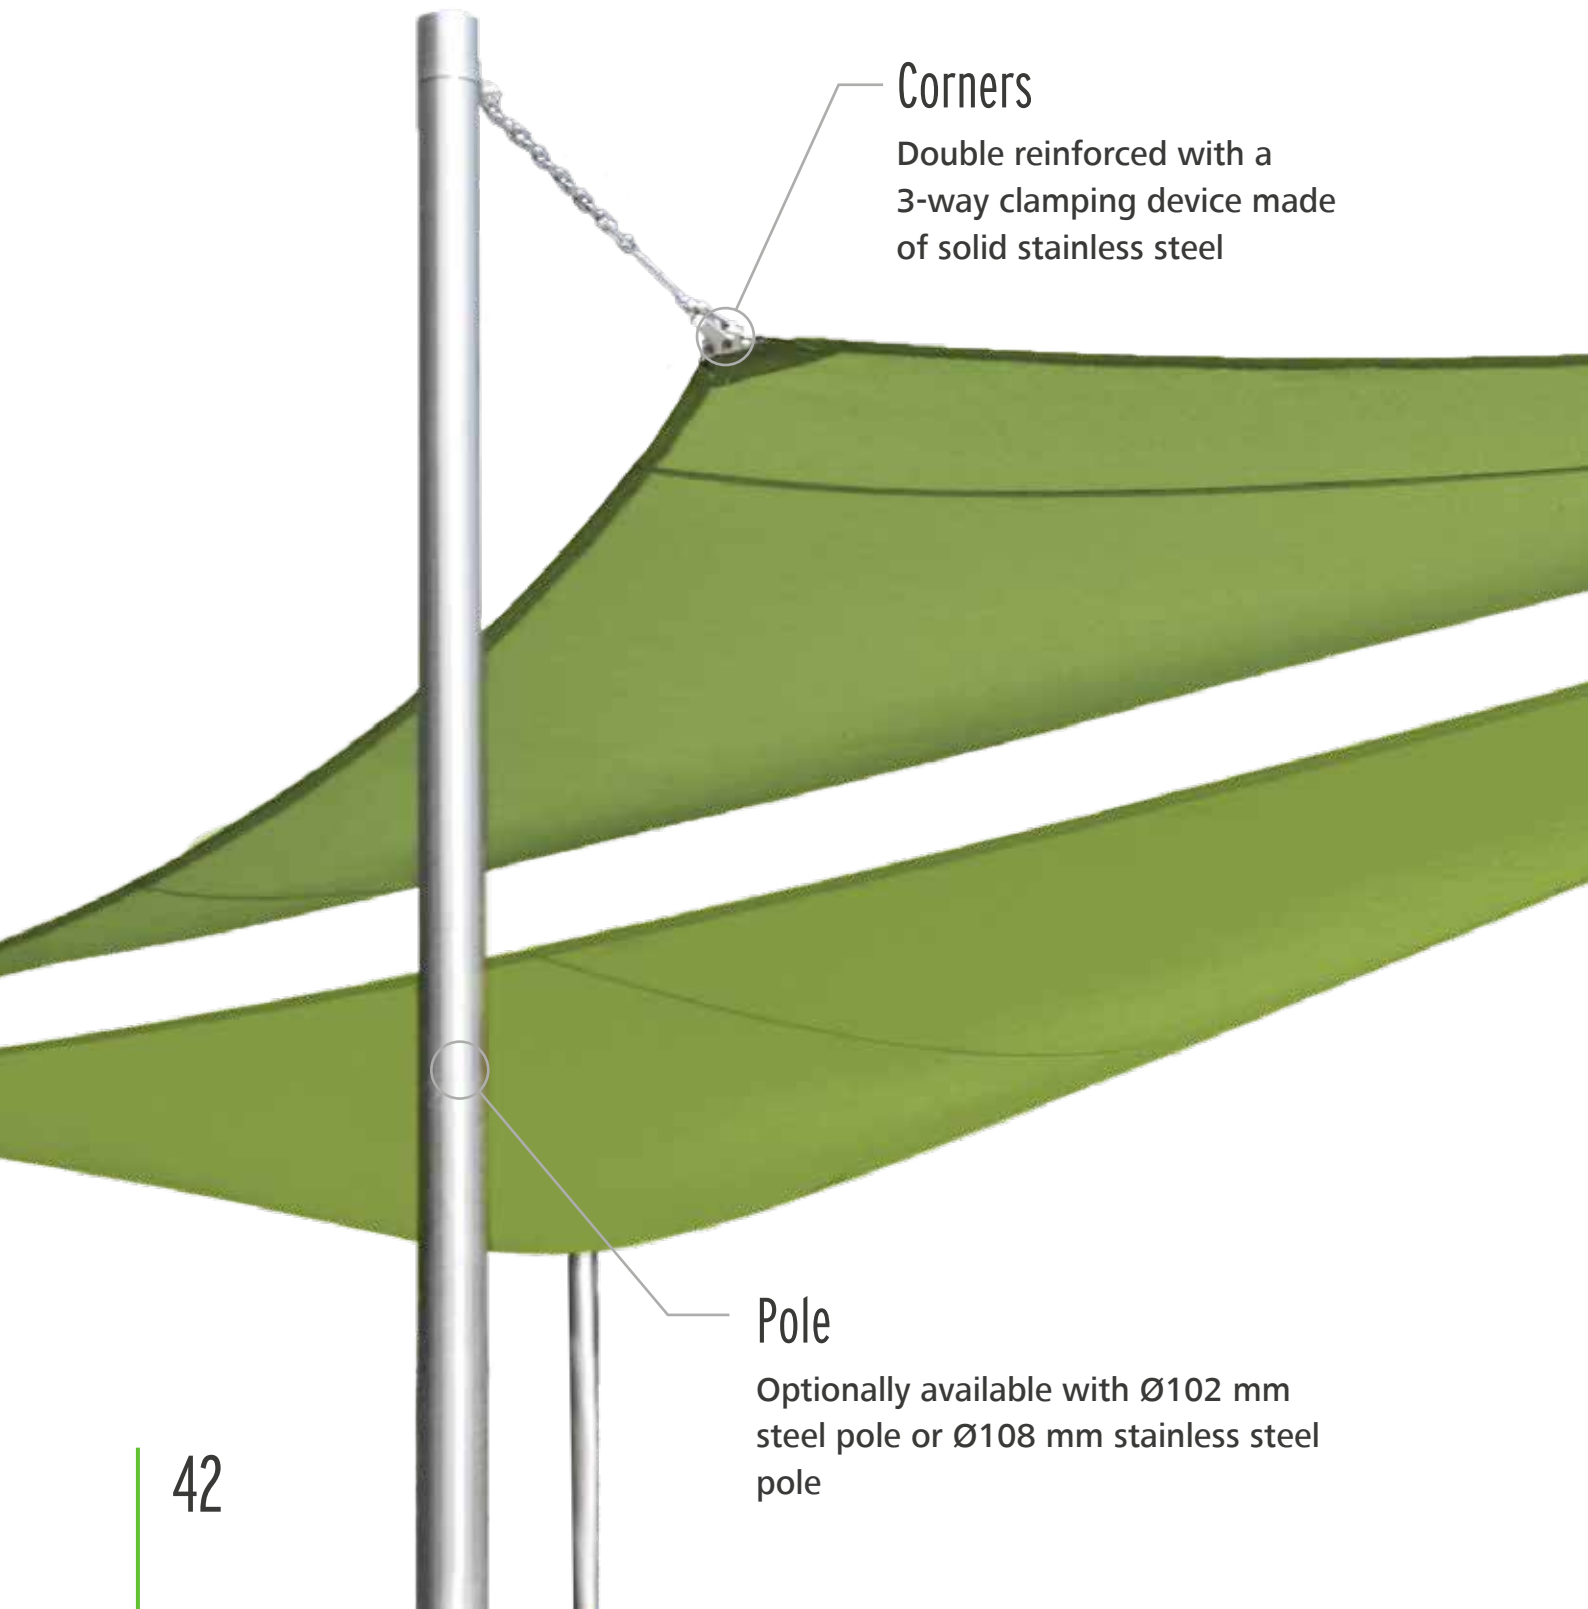

ALL SEASON

Sun sail for all weather

The All Season sun sail provides comfortable shading the whole year round. Thanks to its robust design it is also ideally suited for large areas. The storm-proof sail offers impressive wind and weather protection, and is individually manufactured to suit your requirements in terms of shape, colour and size.

Corners

Double reinforced with a 3-way clamping device made of solid stainless steel

Pole

Optionally available with Ø102 mm steel pole or Ø108 mm stainless steel pole