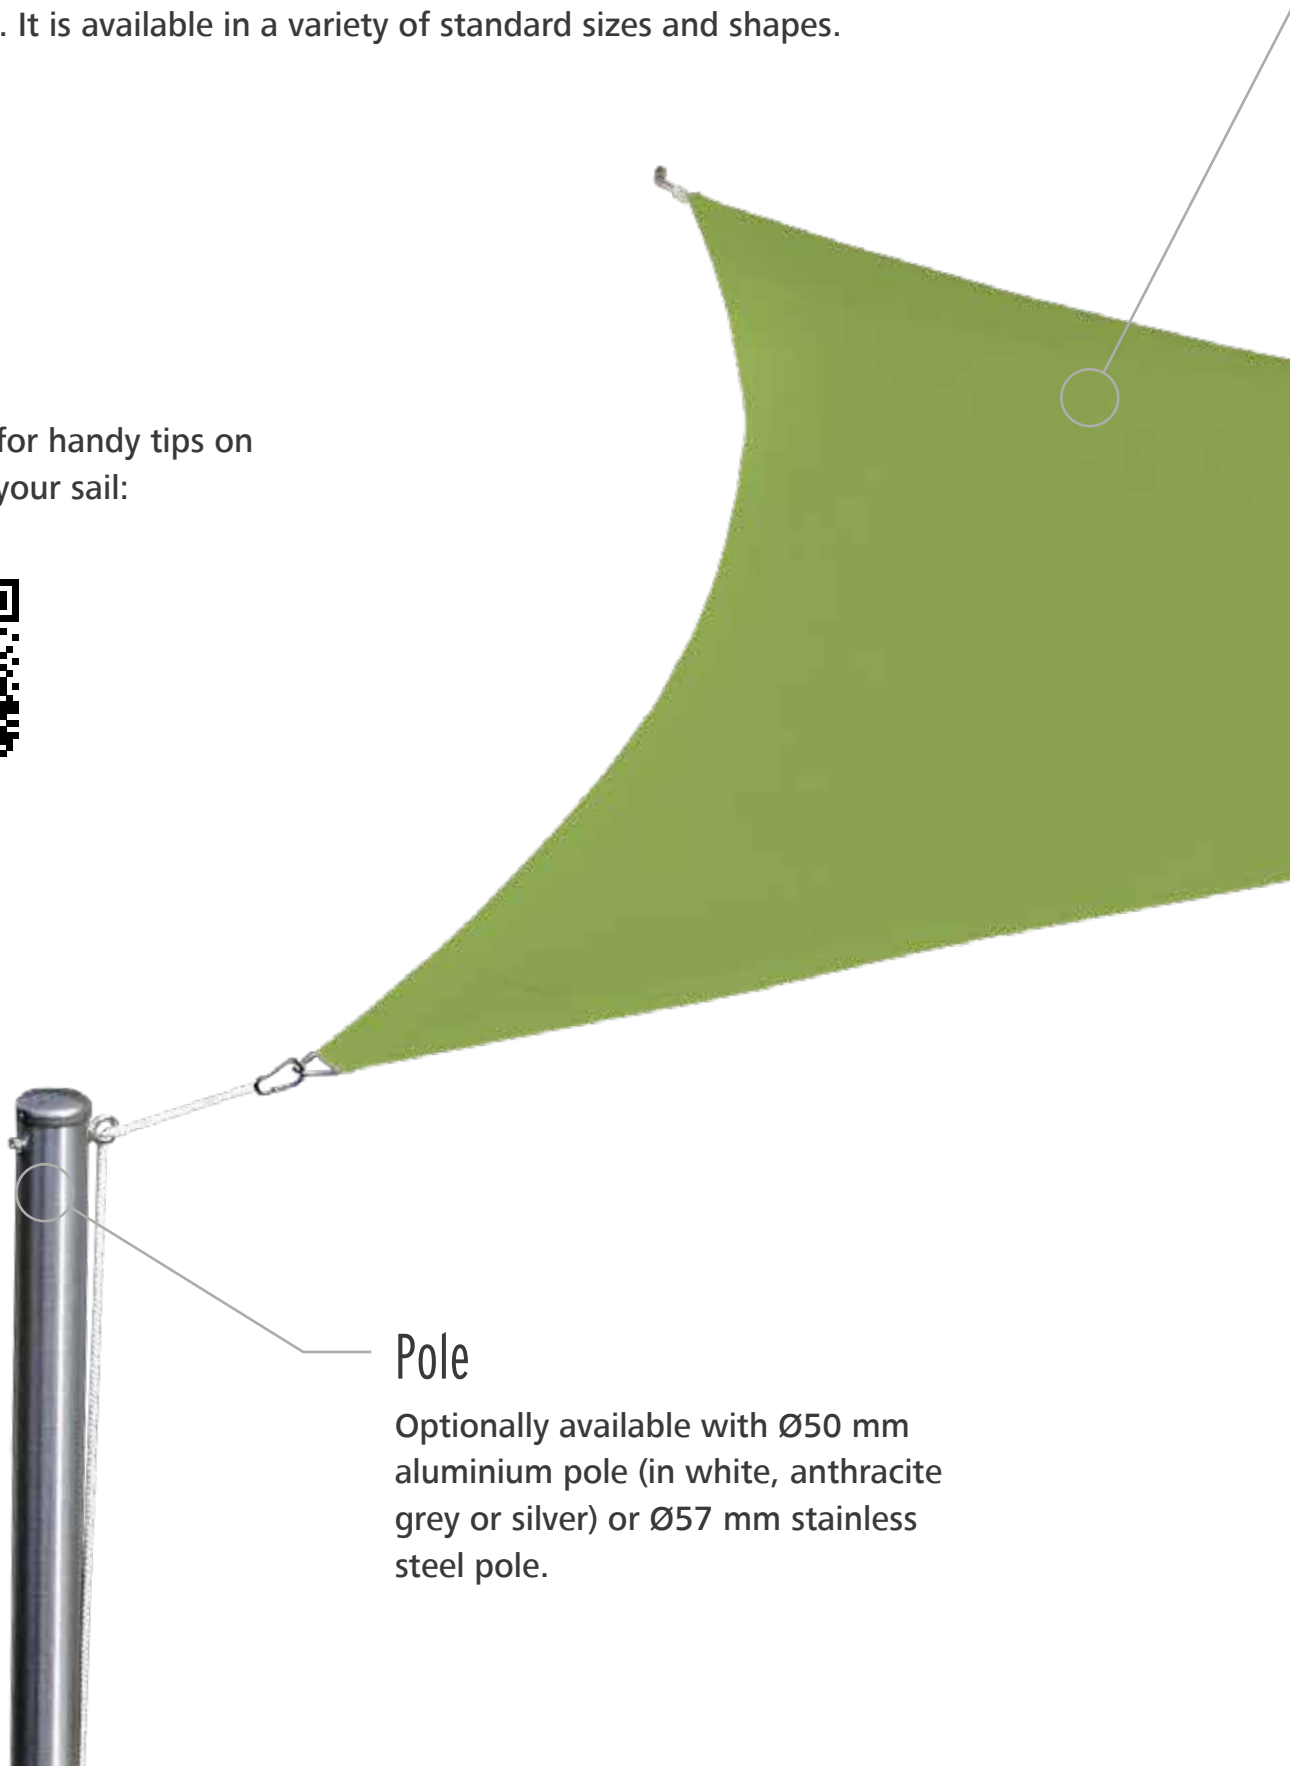

Click here for handy tips on designing your sail:

Pole

Optionally available with Ø50 mm aluminium pole (in white, anthracite grey or silver) or Ø57 mm stainless steel pole.

Fabric

Premium sail fabric available in more than 150 colours. 100% acrylic fabric, light-fast and weatherproof or water-permeable HDPE tent mesh fabric in 21 colours.