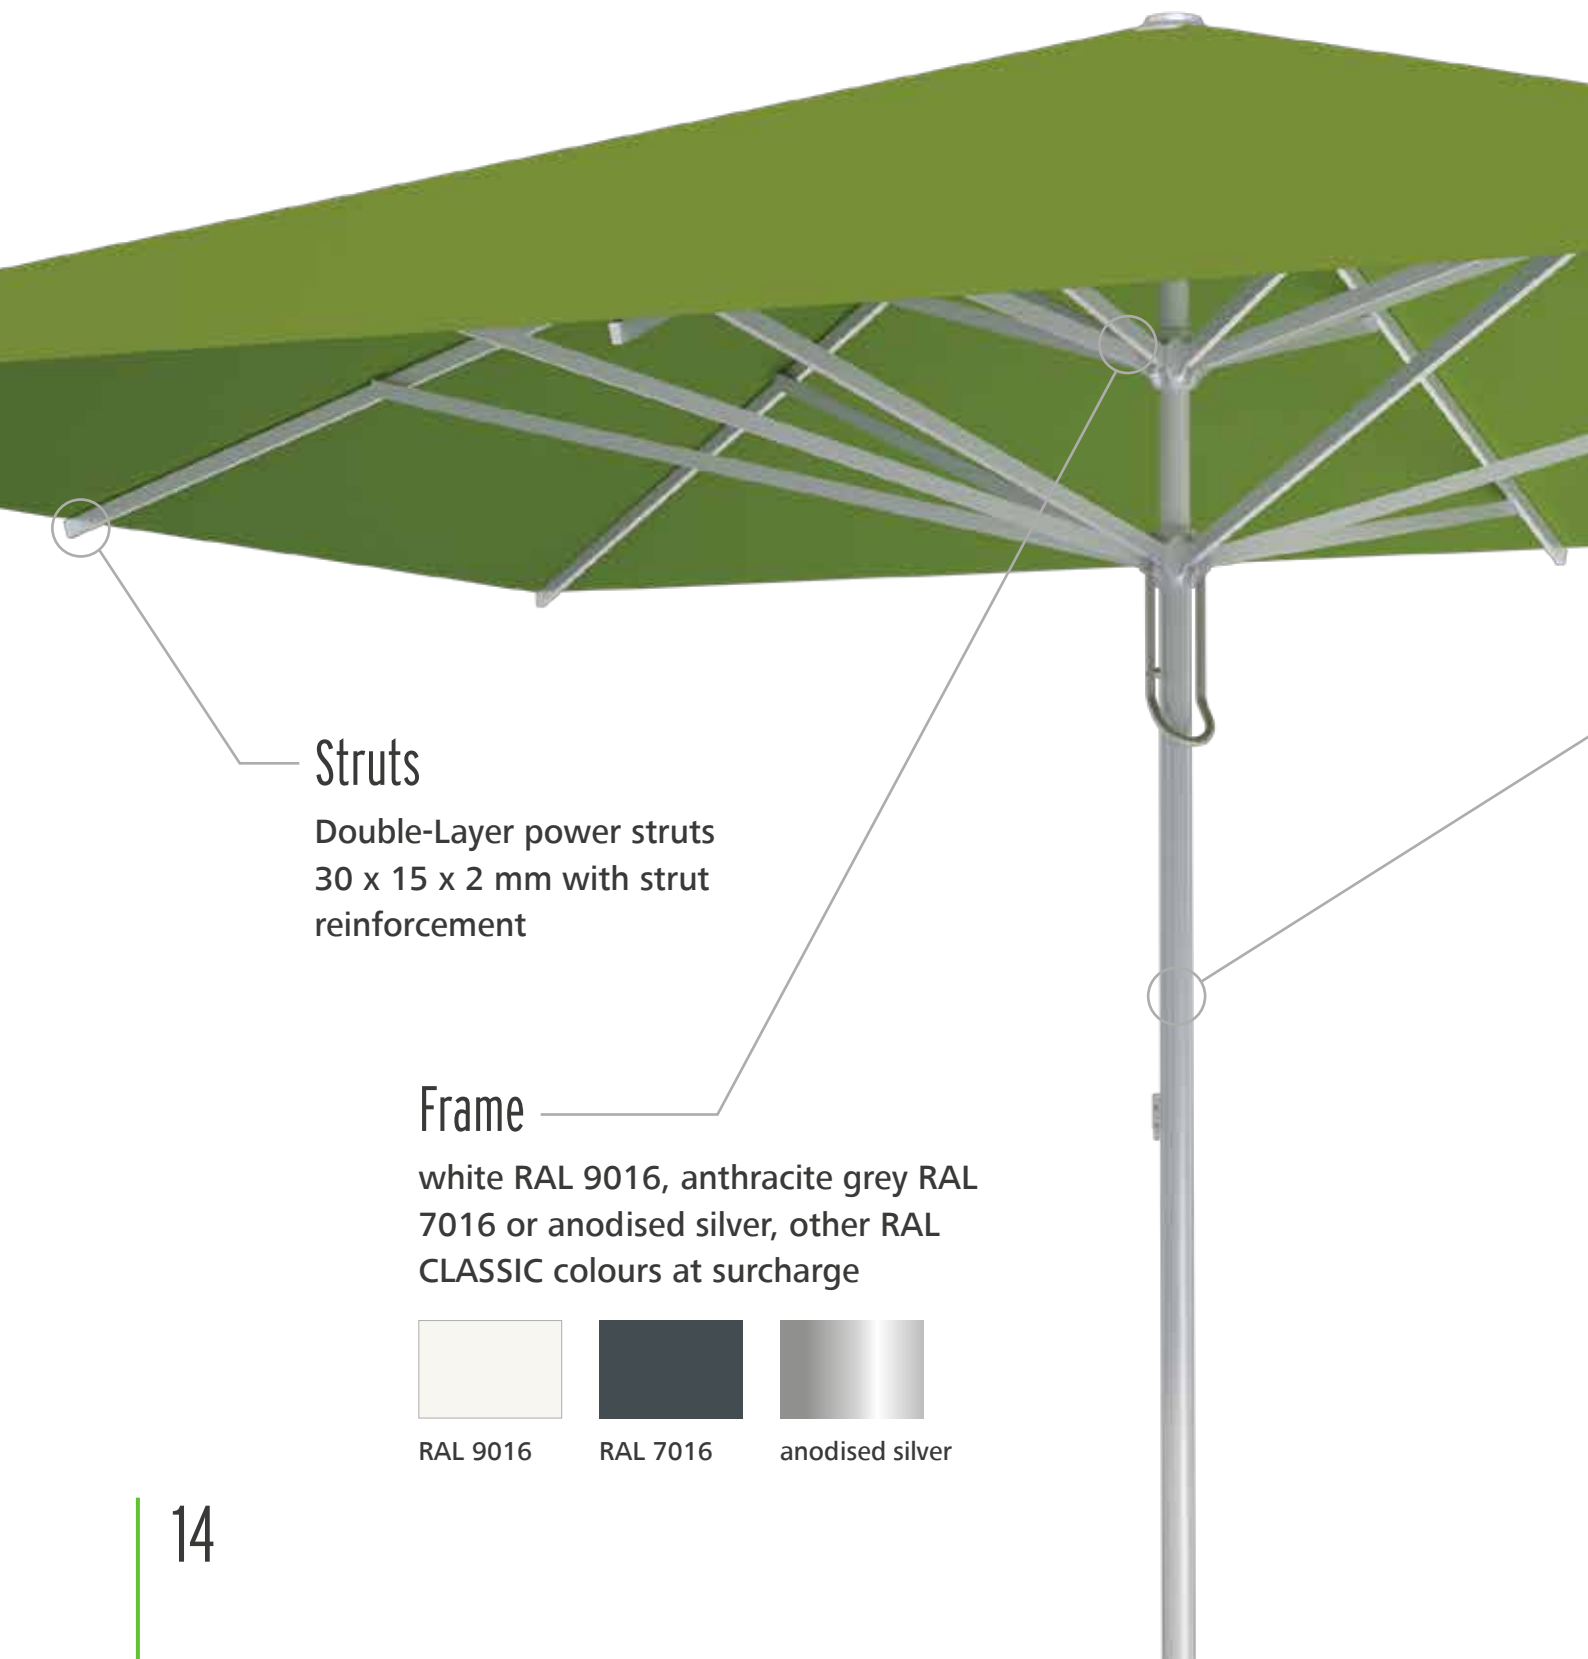

Max. shading
16 m²

Min. size
Ø 2.5 m

Max. size
Ø 5 m

Max. shading
20 m²

*5-year manufacturer warranty in accordance with www.caravita.eu/warranty

SAMARA

Functional parasol with crank mechanism

With its smooth crank mechanism, this shade provider unfolds easily to its true size to welcome guests underneath. Samara dispenses warm sun rays during the day and ensures comfortable temperatures under the parasol in the evening. Even in the largest size, this visually slight parasol is amazingly easy to use.

Max. shading
20 m²

Min. size
Ø 3.5 m

Max. size
Ø 5 m

Max. shading
20 m²

*5-year manufacturer warranty in accordance with www.caravita.eu/warranty

SUPREMO

Parasol with Easy-Lift sliding mechanism

It's so easy – with its sophisticated sliding mechanism, the central mast parasol Supremo opens and closes much more easily and quickly than other parasols, even for large spans. This makes Supremo a welcome addition not only to private gardens and restaurants, but also suitable for nursery schools and public institutions.

Fabric

Premium parasol fabric in more than 150 colours. 100% acrylic fabric, light-fast and weather-resistant

Pole

Aluminium pole with 50 mm diameter and 3 mm wall thickness

Your benefits

- Closes over tables and patio furniture thanks to telescopic system
- Easy-Lift sliding system for quick opening and closing with just one hand
- Optionally available with a vent and mobile LED lighting (incl. powerbank)

Robust restaurant parasol

The Centro central mast parasol is a solid sun shading product for parasol sizes up to 5 m span. Ideally suited to beer gardens and patios in the food service industry.

Struts

Double-Layer power struts
30 x 15 x 2 mm with strut
reinforcement