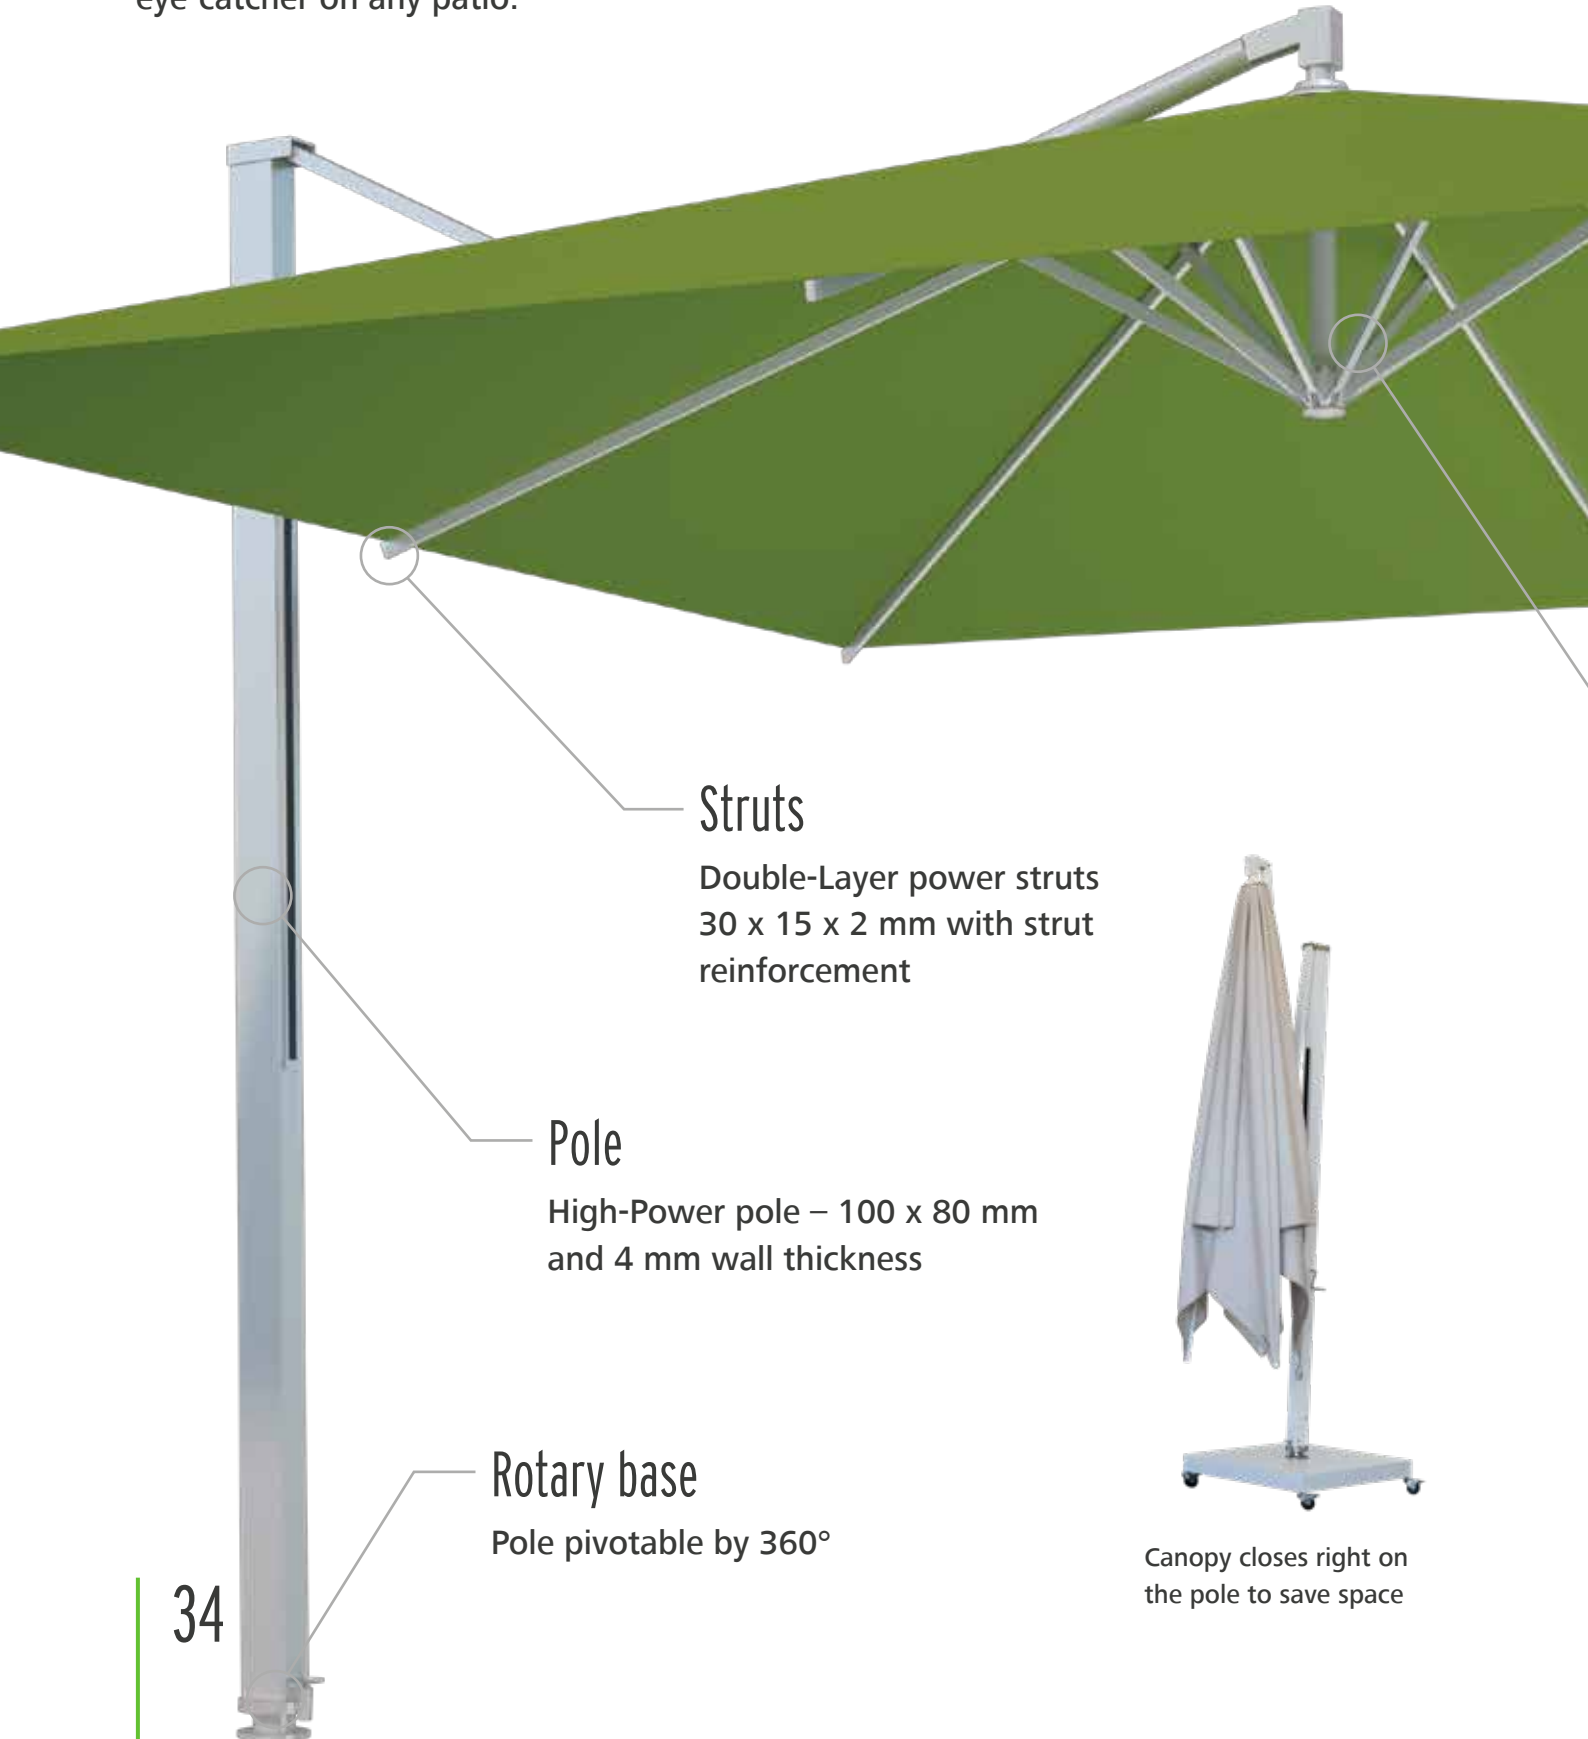

*5-year manufacturer warranty in accordance with www.caravita.eu/warranty

AMALFI

Elegant cantilever parasol

The Amalfi canopy sways freely, seemingly weightless. The pole of the parasol stands laterally, thus creating plenty of space for tables and chairs. While the sun may wander during the day, the shade remains exactly where it is needed. With the optional stainless steel rotary base, the Amalfi can be rotated 360° without having to move the base.

Frame

Choose from more than 200 RAL CLASSIC colours

Your benefits

- Flexibility thanks to the mast being pivotable by 360° (optional)
- Optionally available with two or four canopies
- Suitable for wall installation

SCALA

Function meets design

5 YEARS
WARRANTY*

Min. size
3.5 x 3.5 m

Max. size
4 x 4 m

Max. shading
16 m²

*5-year manufacturer warranty in accordance with www.caravita.eu/warranty

SCALA

Function meets design

The elegant Scala cantilever parasol allows for extra flexibility and convenience, thanks to its integrated rotary base and the optional WMS radio motor. With a span of 4 m and its modern design, the Scala is a real eye-catcher on any patio.