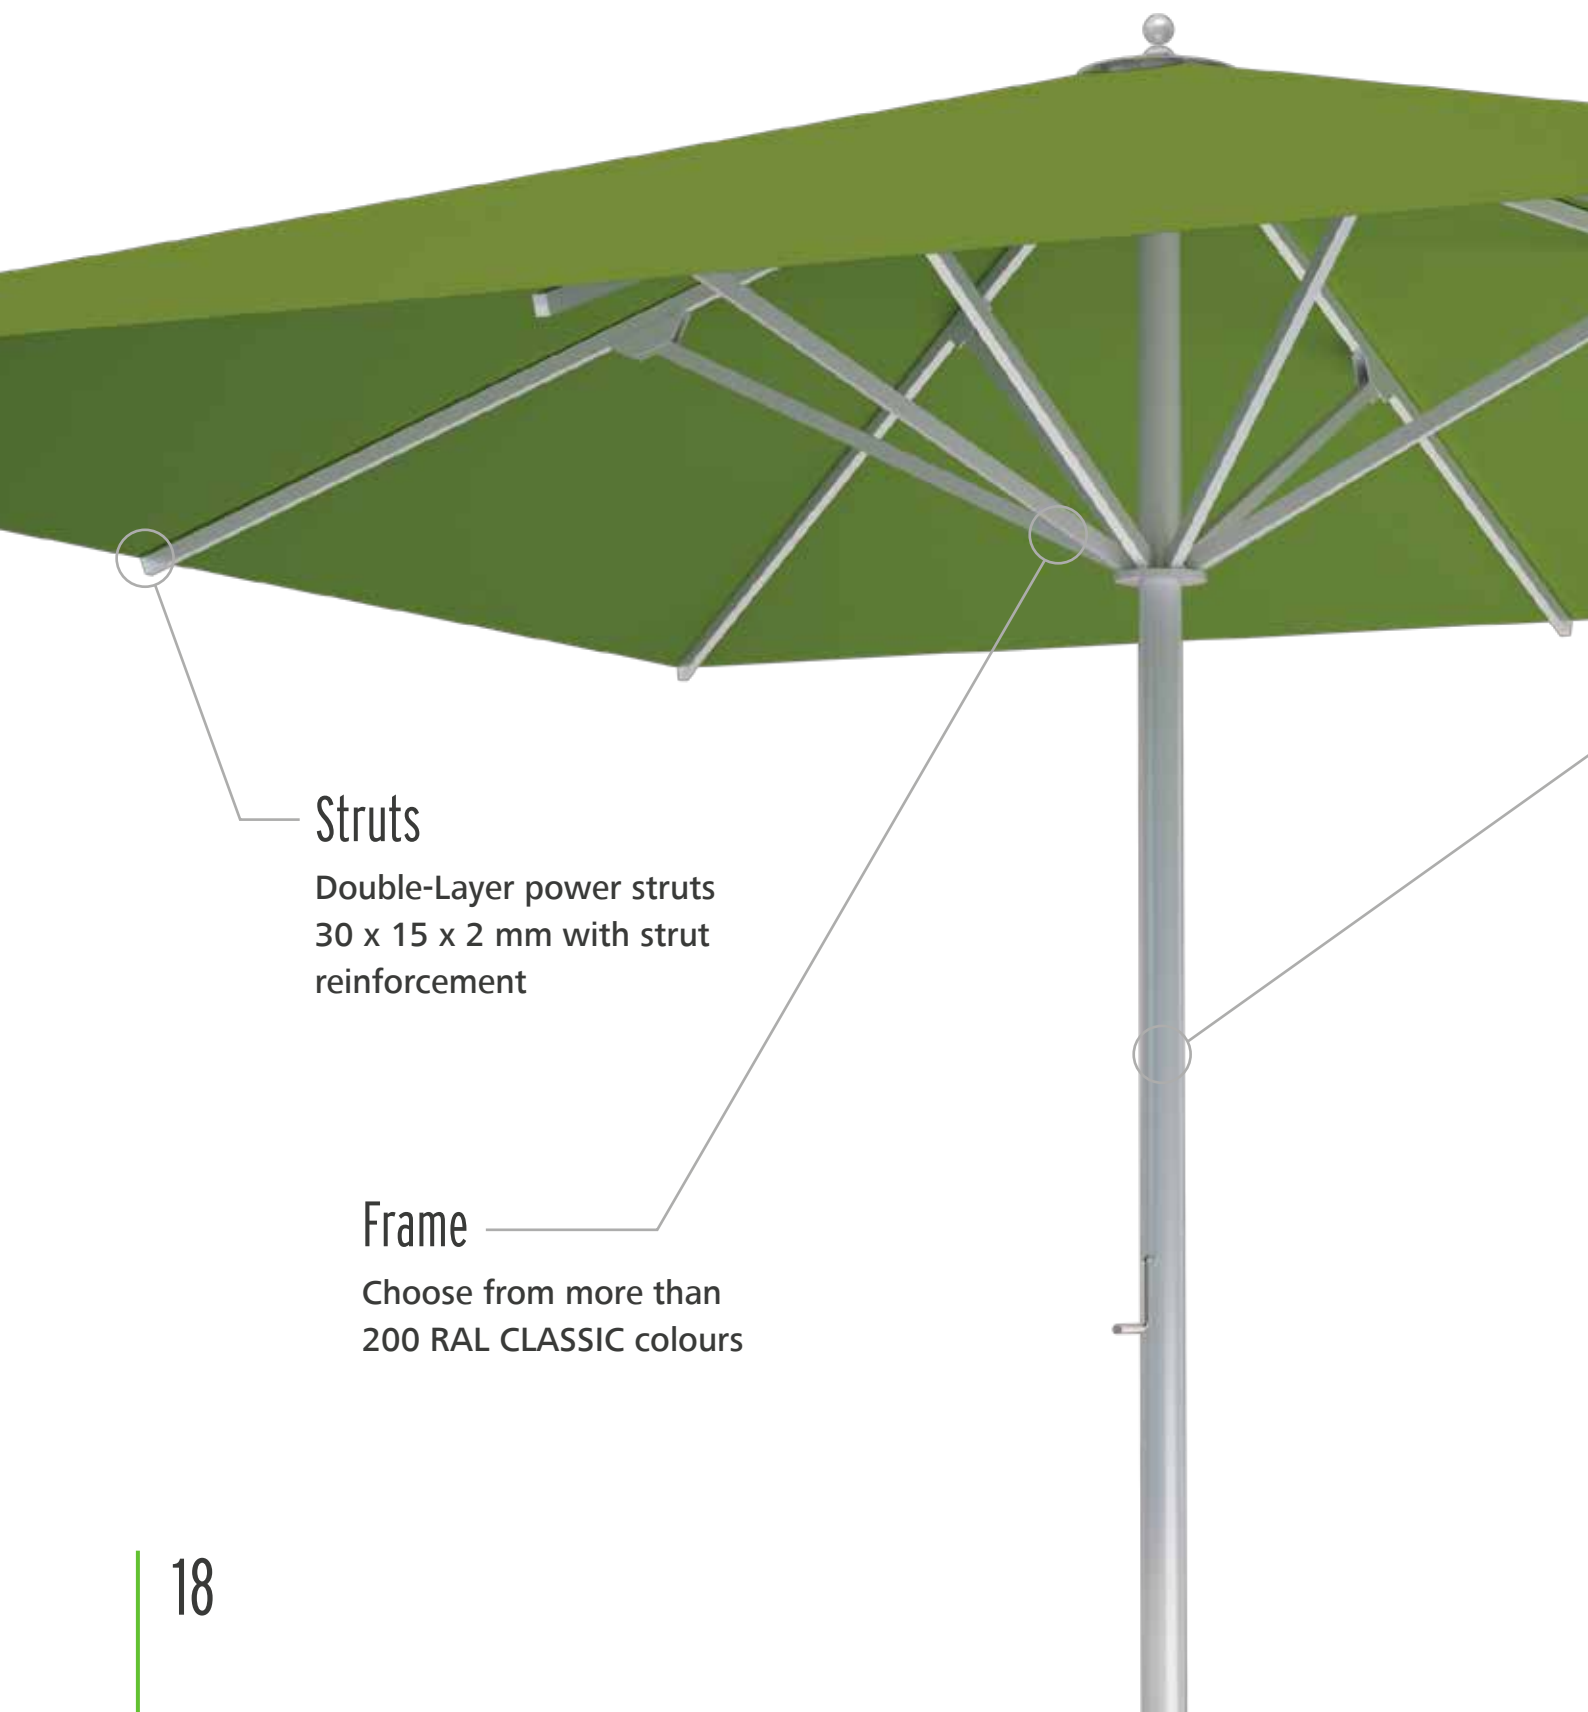

Fabric

Premium parasol fabric in more than 150 colours. 100% acrylic fabric, light-fast and weather-resistant

Pole

Aluminium pole with 50 mm diameter and 3 mm wall thickness

Your benefits

- Closes over tables and patio furniture thanks to telescopic system
- Easy-Lift sliding system for quick opening and closing with just one hand
- Optionally available with a vent and mobile LED lighting (incl. powerbank)

CENTRO

Robust restaurant parasol

5 YEARS
WARRANTY*

Min. size
3 x 3 m

Max. size
5 x 5 m

Max. shading
25 m²

*5-year manufacturer warranty in accordance with www.caravita.eu.warranty

CENTRO

Robust restaurant parasol

The Centro central mast parasol is a solid sun shading product for parasol sizes up to 5 m span. Ideally suited to beer gardens and patios in the food service industry.

Struts

Double-Layer power struts
30 x 15 x 2 mm with strut
reinforcement