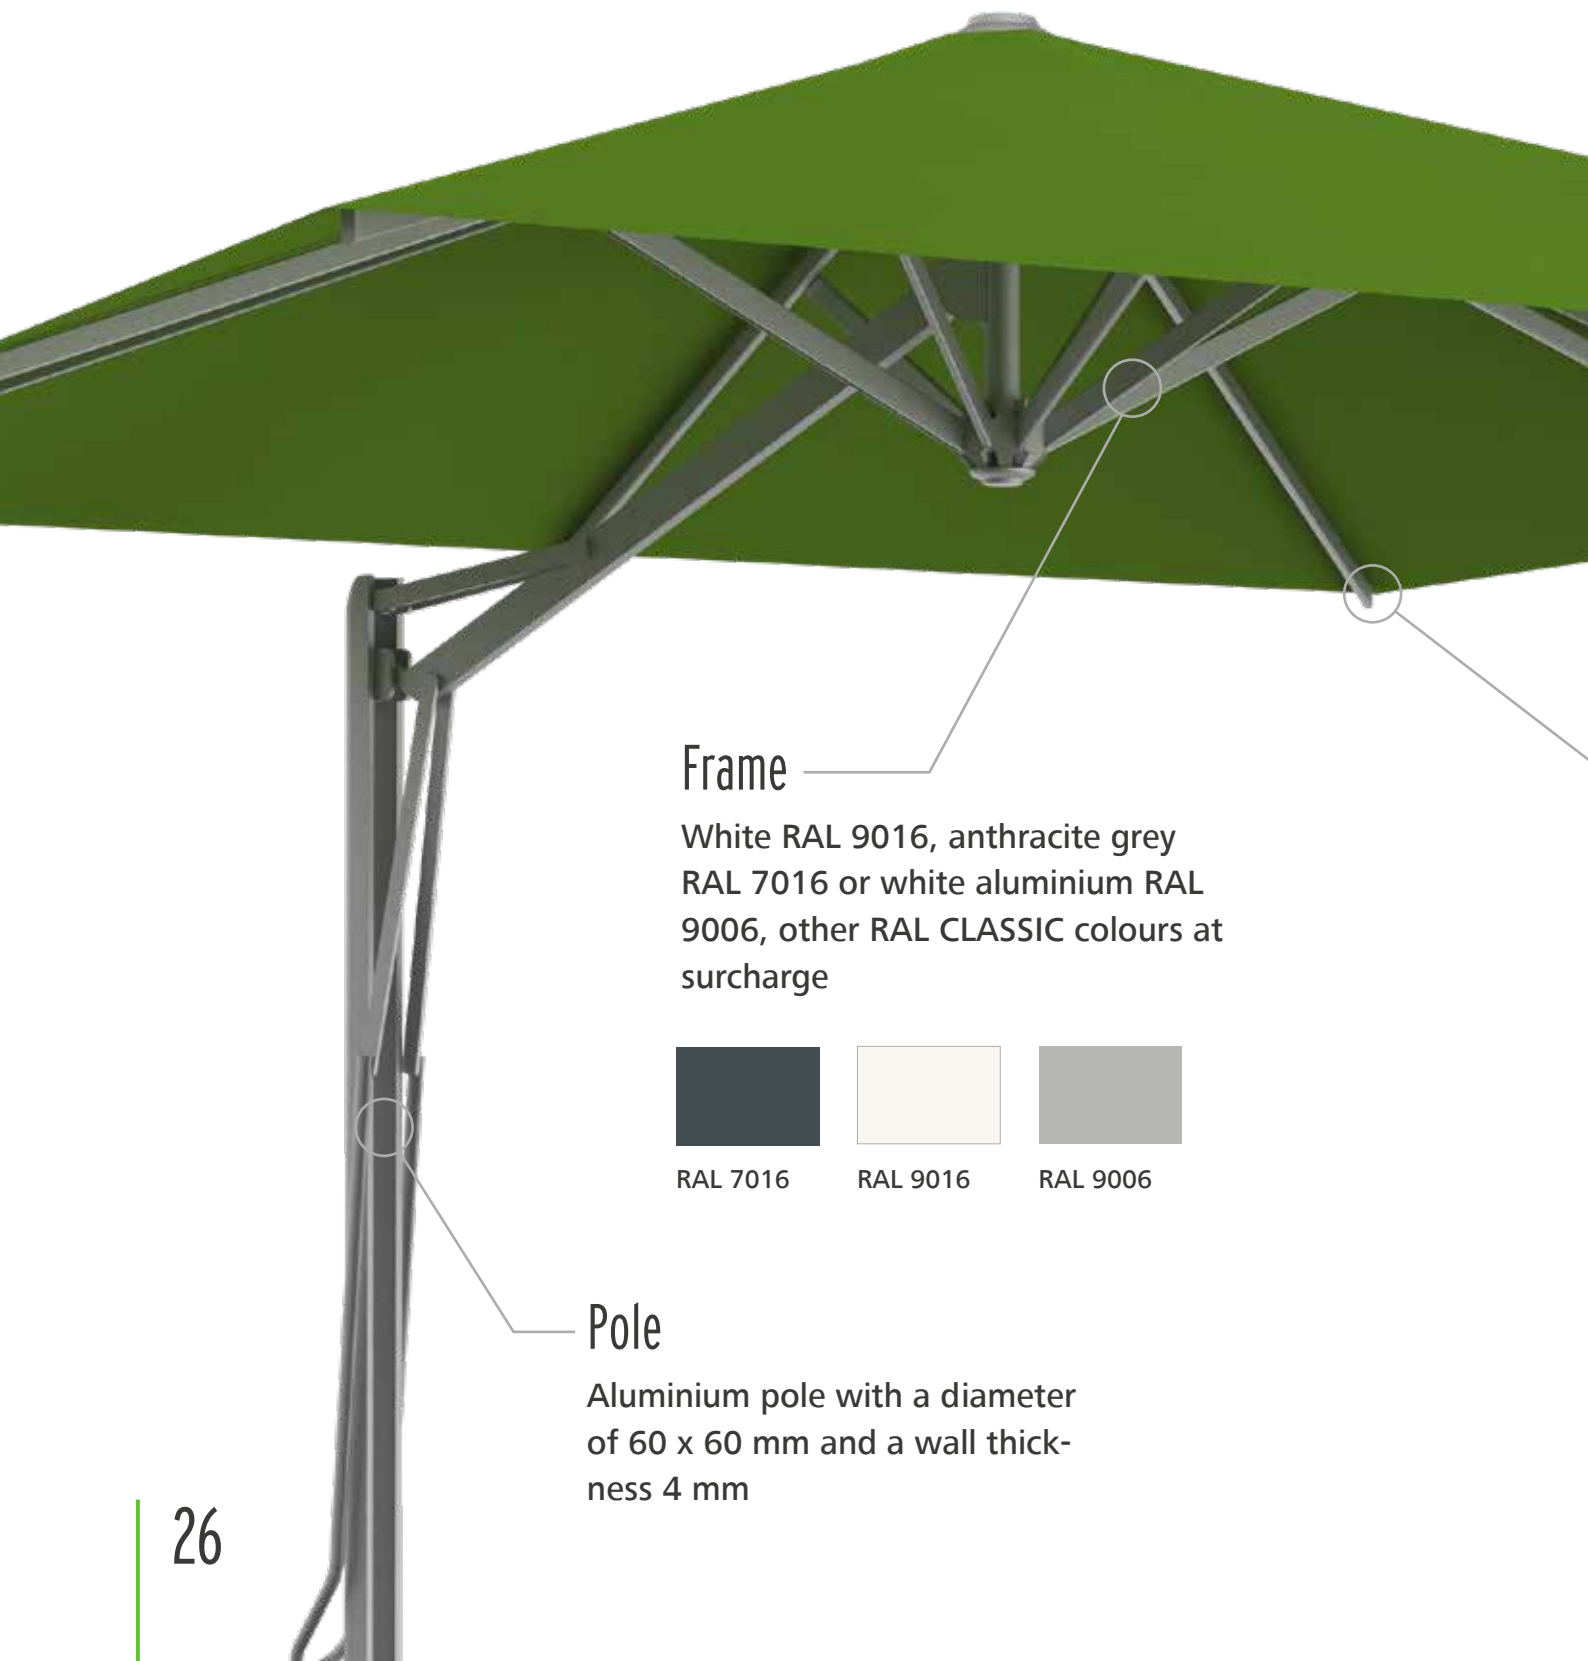

Robust restaurant parasol

The Centro central mast parasol is a solid sun shading product for parasol sizes up to 5 m span. Ideally suited to beer gardens and patios in the food service industry.

Struts

Double-Layer power struts
30 x 15 x 2 mm with strut
reinforcement

Fabric

Premium parasol fabric in more than 150 colours. 100% acrylic fabric, light-fast and weather-resistant

LED lighting

Dimmable light bars in warm white, cold white or RGB colours

Pole

Aluminium pole with 84 mm diameter and 5 mm wall thickness

BELVEDERE

Cantilever parasol with
Easy-Flap system

5 YEARS
WARRANTY*

Min. size
2.5 x 2.5 m

Max. size
3 x 3 m

Max. shading
9 m²

Min. size
Ø 3.5 m

Max. size
Ø 4 m

Max. shading
12 m²

*5-year manufacturer warranty in accordance with www.caravita.eu/warranty

BELVEDERE

Cantilever parasol with Easy-Flap system

Belvedere is probably the fastest parasol in the world. Thanks to the smart Easy-Flap technology, the canopy opens out in seconds! When closed, it stands upright and takes up minimal space like a central pole parasol – once opened, it transforms into a cantilever parasol with optimal space utilisation and a unique design.