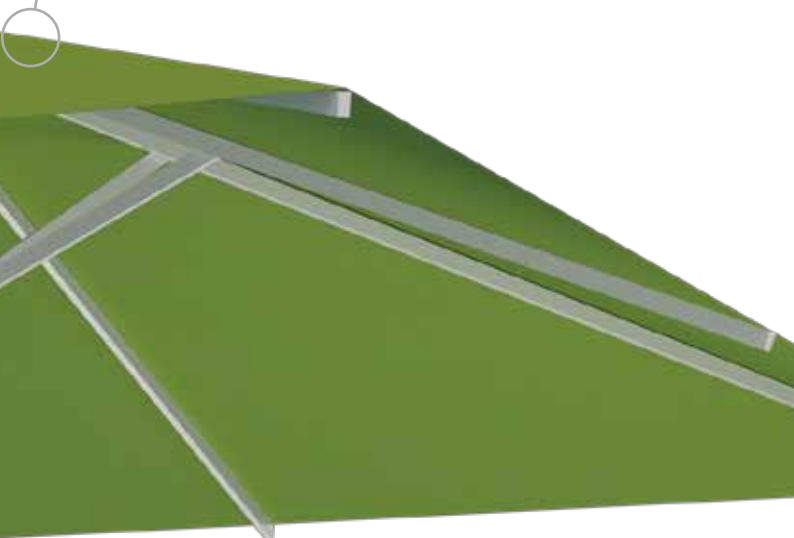

*5-year manufacturer warranty in accordance with www.caravita.eu/warranty

AMALFI

Elegant cantilever parasol

The Amalfi canopy sways freely, seemingly weightless. The pole of the parasol stands laterally, thus creating plenty of space for tables and chairs. While the sun may wander during the day, the shade remains exactly where it is needed. With the optional stainless steel rotary base, the Amalfi can be rotated 360° without having to move the base.

Struts

Double-Layer power struts
30 x 15 x 2 mm with strut
reinforcement

Pole

High-Power mast – 60 x 100 mm
and 4 mm wall thickness
(triple welded)

Fabric

Premium parasol fabric in more than 150 colours. 100% acrylic fabric, light-fast and weather-resistant

Frame

Choose from more than 200 RAL CLASSIC colours

Your benefits

- Flexibility thanks to the mast being pivotable by 360° (optional)
- Optionally available with two or four canopies
- Suitable for wall installation