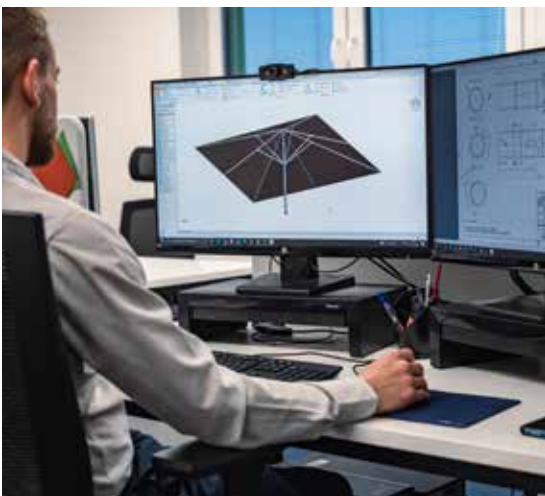

02 Placing an order with CARAVITA

Our technicians review the order placed with your local partner and create a production order in our production system. We then confirm the delivery date to your local partner to give them plenty of time to organise a date for assembly at the specified location.