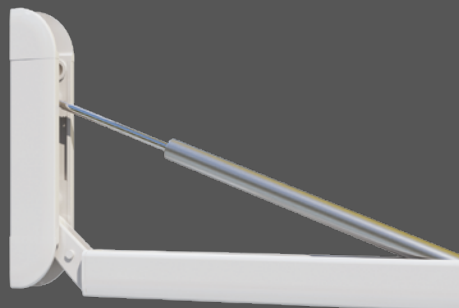

- Width max. 700 cm, drop max. 175 cm
- Cassette flush with wall
- Electric motor
- Awning fabric: acrylic (*standard*), polyester, Soltis 92, screen fabric (*option*)
- Options: radio motor/radio remote control, automatic weather sensor

90° type

With a pitch angle of up to 90°, the Micro 100 creates optimal shade inside while affording a view of the outside.

135° type

Virtually a vertical awning: with a pitch angle of up to 135°, the Micro 100 turns into a close-fitting window blind.

The Micro 100 drop-arm awning was designed especially for windows and balconies. It offers flexible protection from the sun and heat while providing ventilation as well as a view of the outside. It also provides shade and protection for window boxes. Available optionally with a pitch angle of up to 90° or 135°.

Optimal protection for fabric and mechanism:
cassette height of just 13 cm.

High-grade pneumatic springs
ensure good fabric tensioning
in any extended position.