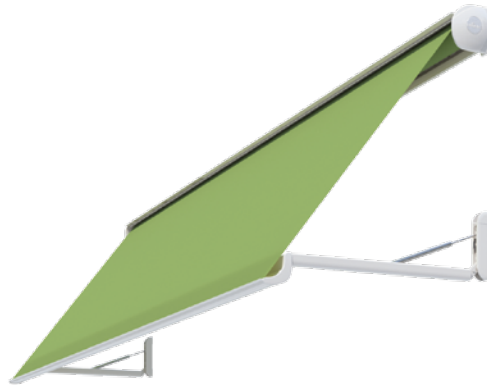

Drop-arm awning

Micro 100

Just
enjoy life!

Lewens
MARKISEN

Micro 100 – drop-arm awning

Airy sunshade with a view

Drop-arm awning

The pitch angle of this awning varies according to its extended position, creating a flexible sunshade for windows and balconies.

- Width max. 700 cm, drop max. 175 cm
- Cassette flush with wall
- Electric motor
- Awning fabric: acrylic (*standard*), polyester, Soltis 92, screen fabric (*option*)
- Options: radio motor/radio remote control, automatic weather sensor

90° type

With a pitch angle of up to 90°, the Micro 100 creates optimal shade inside while affording a view of the outside.

135° type

Virtually a vertical awning: with a pitch angle of up to 135°, the Micro 100 turns into a close-fitting window blind.

The Micro 100 drop-arm awning was designed especially for windows and balconies. It offers flexible protection from the sun and heat while providing ventilation as well as a view of the outside. It also provides shade and protection for window boxes. Available optionally with a pitch angle of up to 90° or 135°.