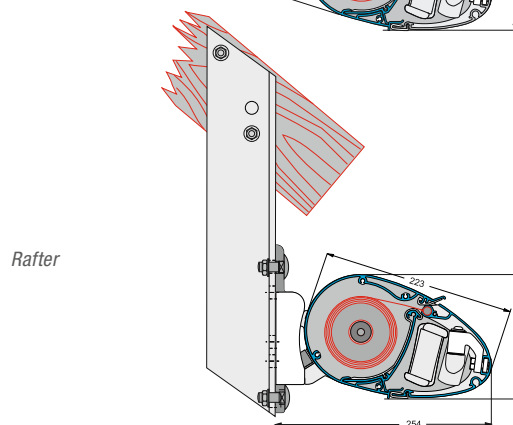

Fitting

Lewens
MARKISEN

Your stockist will be happy to advise you:

Just
enjoy life!

www.lewens-markisen.de