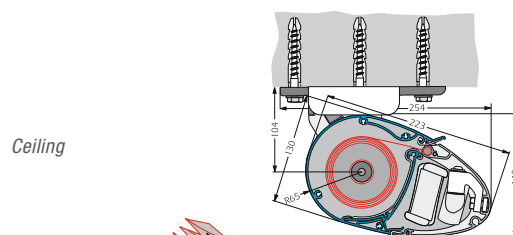

Fitting

Lewens
MARKISEN

Your stockist will be happy to advise you:

Just
enjoy life!

www.lewens-markisen.de