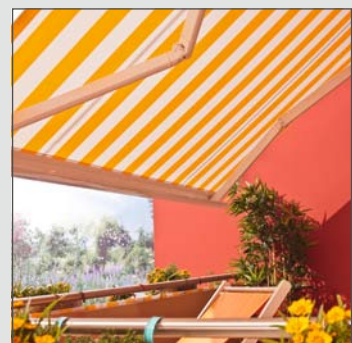

Front profile bracket and **front profile**