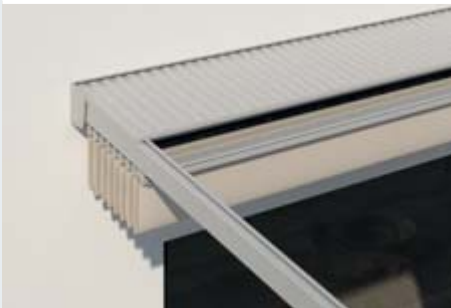

- especially tear-resistant, three-layer PVC fabric
- reliable sun protection with a closed roof
- optimal rain protection from a pitch of 8°

Sturdy roof construction – wind and rain resistant

The tear-resistant PVC of the PergoTex is fastened to robust aluminium transoms. This combination withstands wind strengths up to 8 (Beaufort) – even when the folding roof is extended.

- controlled drainage of rain-water with a minimum pitch of 8°
- the fabric is extended with lateral guidance – due to a robust counterbalance system

Safety shield bit – protection from moisture and dirt